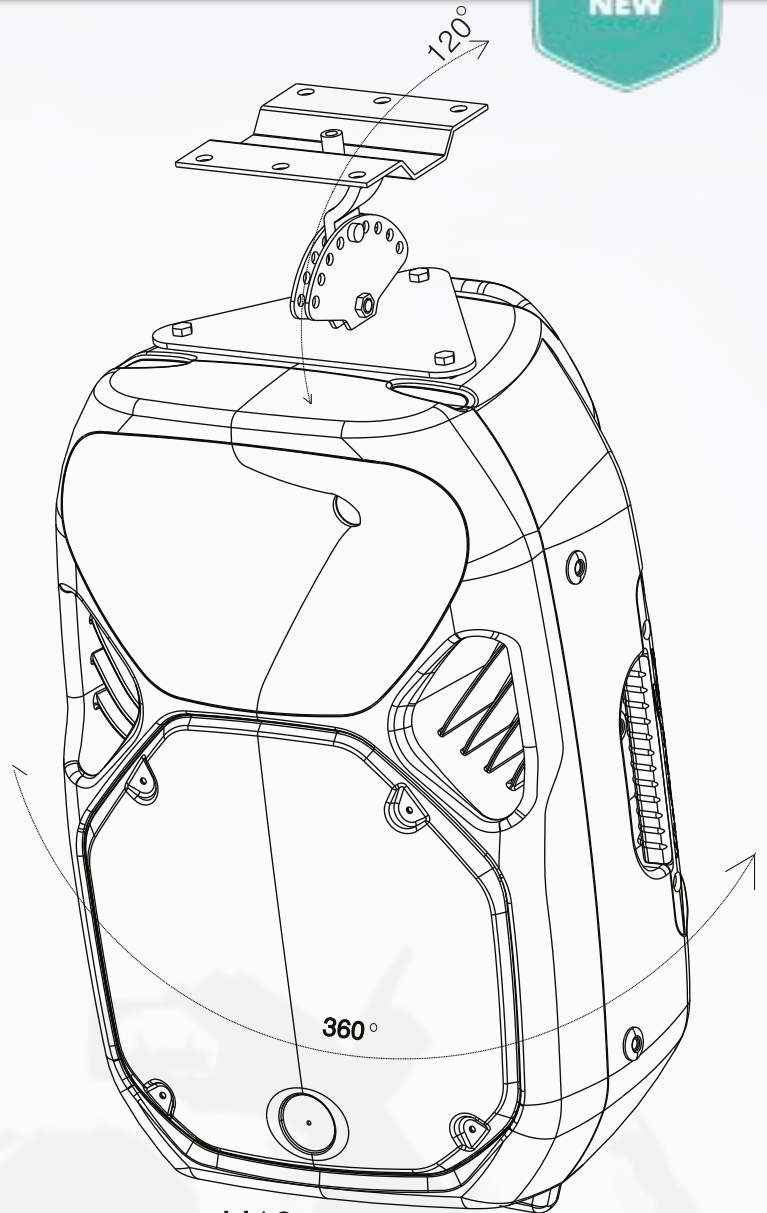

To make life easier for installers, Wharfedale Pro introduce the WPB-6, an all-steel wall top mounting bracket for all 12" models of Titan.

Using the 3 top rigging points, this bracket has 360° rotation and 120° angle adjustment. It has never been so quick and straightforward to install a Titan.

### WHAT MAKES IT GREAT?

- All steel construction
- Works with all 12" Titan models
- Quick and easy for installers
- 360° rotation and 120° of angle